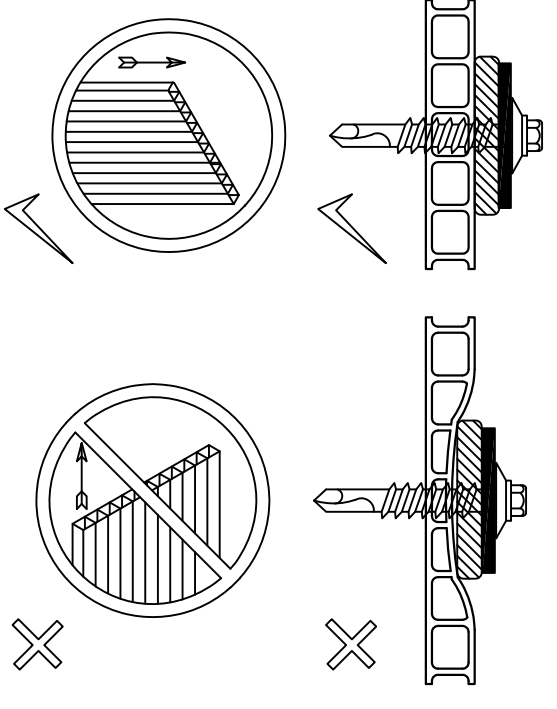

marvus.com
 www.marvus.it
 Email:info@marvus.it

PC Instalation (Profile)

701

Edition 1
 Sheet 1/5

Figure 1

Figure 2

Figure 3

| Itemref | Quantity | Title/Name, designation, material, dimension etc | | | Article No./Reference |
|----------------------|----------|--|---------------------------------------|-------------------|-----------------------|
| Designed by Forghani | | Checked by Nasiri | Approved by - date Forghani - 91/10/6 | Filename PC91.dwg | Date 91/10/10 |
| | | | | | Scale 1: x |