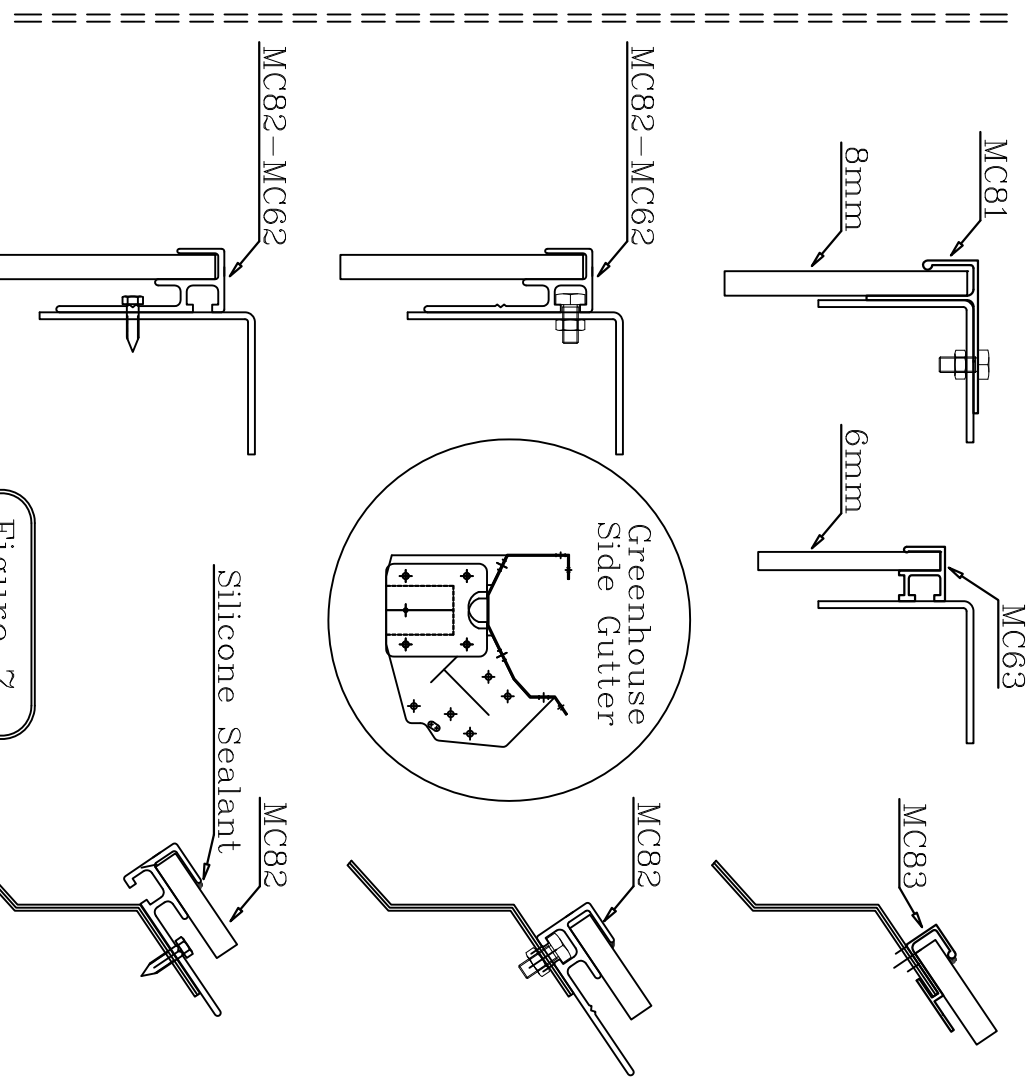

PC Instalation (Profile)

Figure 4

Figure 5

Figure 6

Figure 7

| Itemref | Quantity | Title/Name, designation, material, dimension etc | Article No./Reference |
|--|----------------------|--|-----------------------|
| Designed by Forghani | Checked by Nasiri | Approved by - date Forghani - 91/10/6 | Filename PC91.dwg |
| | | Date 91/10/10 | Scale 1: x |
|  | | PC Instalation (Profile) | |
| Tel:(+9821)88333758,9 Fax:(+9821) 88023071 www.marsus.ir Email:info@marsus.ir | | 701 | Edition 1 |
| | | | Sheet 4/5 |