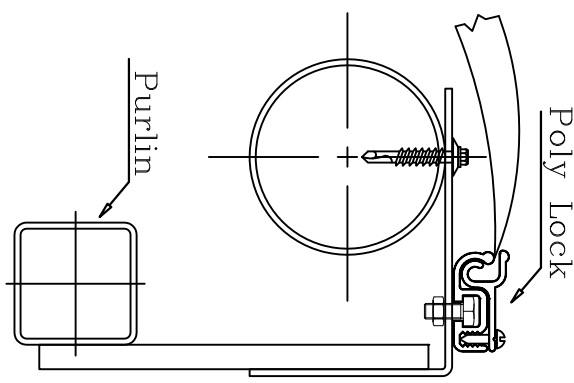

PC Instalation (Profile)

Figure 4

Figure 5

Figure 6

Figure 7

| Itemref | Quantity | Title/Name, designation, material, dimension etc | Article No./Reference |
|--|----------------------|--|-----------------------|
| Designed by Forghani | Checked by Nasiri | Approved by - date Forghani - 91/10/6 | Filename PC91.dwg |
| | | Date 91/10/10 | Scale 1: x |
|  | | PC Instalation (Profile) | |
| Tel:(+9821)88333758,9 Fax:(+9821) 88023071 www.marsus.ir Email:info@marsus.ir | | 701 | Edition 1 |
| | | | Sheet 4/5 |