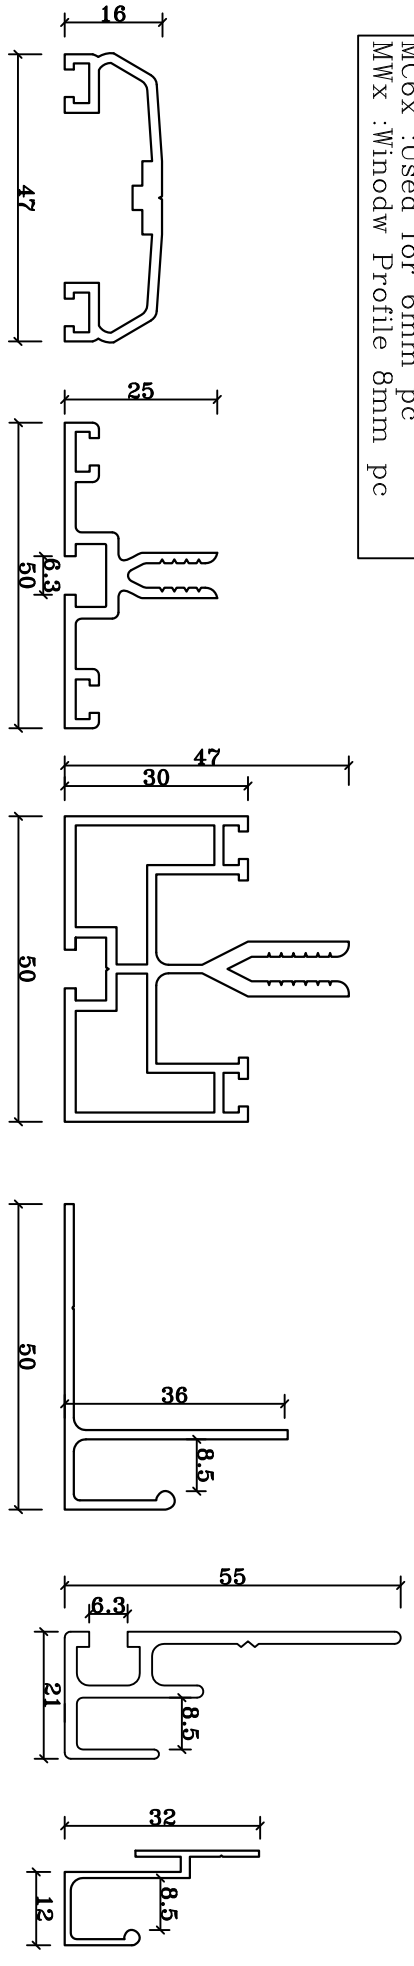

MC8x :Used for 8mm pc
 MC6x :Used for 6mm pc
 MWx :Window Profile 8mm pc

MC1

MC2

MC3

MC81

MC82

MC83

MW1

MW2

MW3

MC61

MC62

MC63

| Itemref | Quantity | Title/Name, designation, material, dimension etc | Article No./Reference |
|-------------------------|----------------------|--|-----------------------|
| Designed by Forghani | Checked by Nasiri | Approved by - date Forghani - 91/10/6 | Filename PC91.dwg |
| | | Date 91/10/10 | Scale 1: x |

Figure 9

Figure 10

| Itemref | Quantity | Title/Name, designation, material, dimension etc | Article No./Reference |
|-------------------------|----------------------|--|-----------------------|
| Designed by Forghani | Checked by Nasiri | Approved by - date Forghani - 91/10/6 | Filename PC91.dwg |
| Date 91/10/10 | Scale 1: x | | |