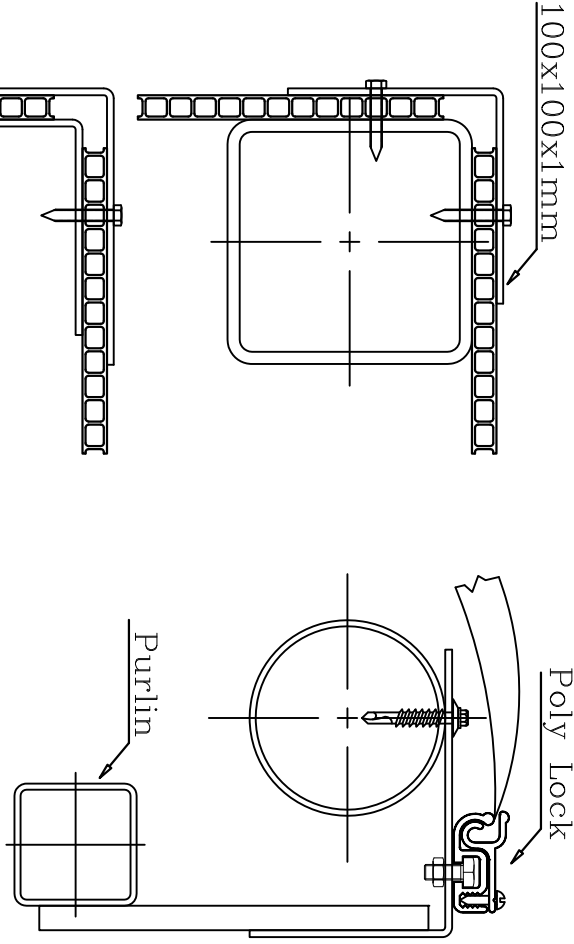

PC Instalation (Profile)

Figure 4

Figure 5

Figure 6

Figure 7

| Itemref | Quantity | Title/Name, designation, material, dimension etc | Article No./Reference |
|--|----------------------|--|-----------------------|
| Designed by Forghani | Checked by Nasiri | Approved by - date Forghani - 91/10/6 | Filename PC91.dwg |
| | | Date 91/10/10 | Scale 1: x |
|  | | PC Instalation (Profile) | |
| Tel:(+9821)88333758,9 Fax:(+9821) 88023071 www.marsus.ir Email:info@marsus.ir | | 701 | Edition 1 |
| | | | Sheet 4/5 |

Figure 13

Figure 12

Figure 11

Figure 10

| Itemref | Quantity | Title/Name, designation, material, dimension etc | Article No./Reference |
|----------------------|-------------------|--|-----------------------|
| Designed by Forghani | Checked by Nasiri | Approved by - date Forghani - 91/10/6 | Filename PC91.dwg |
| | | | Date 91/10/10 |
| | | | Scale 1: x |